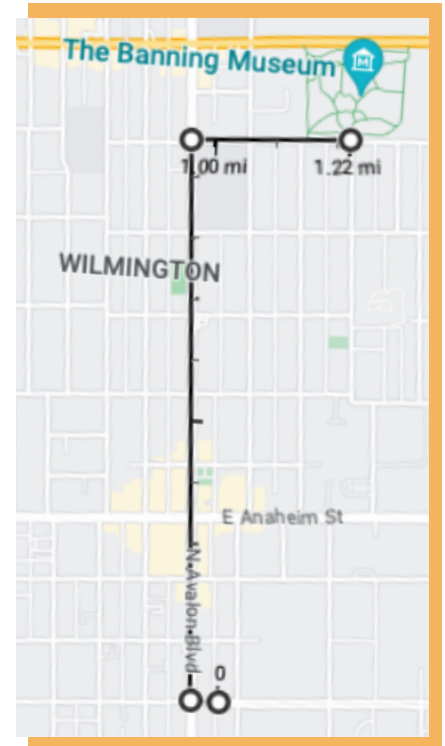

12 STATES - ONE UNION

SEPTEMBER 2, 2024

PICNIC AND RALLY

LABOR DAY PARADE

Carpenters Arrive at 8AM

Council T-shirts will be provided

Locals will be barbecuing after at Banning Park

Locals are encouraged to bring flags

Buses will pickup at 6am from the following locations:

- 714- Buena Park Carpenters Training Center
- 661- Sylmar Carpenters Training Center
- 909- Ontario Carpenters Training Center
- 951- Riverside Carpenters Training Center
- 721- Whittier Carpenters Training Center
- 743- Bakersfield Carpenters Training Center
- 619- San Diego Carpenters Training Center

March Starts At: Broad & E. St. In Wilmington
La March Comienza En: Broad Y E. St En Wilmington

Assembly Begins At 8 AM | March Departs At 10 AM
Formacion Empieza 8 AM | La Marcha Sale 10 AM

TO RESERVE A SEAT
SCAN THE QR CODE BEFORE 8/26